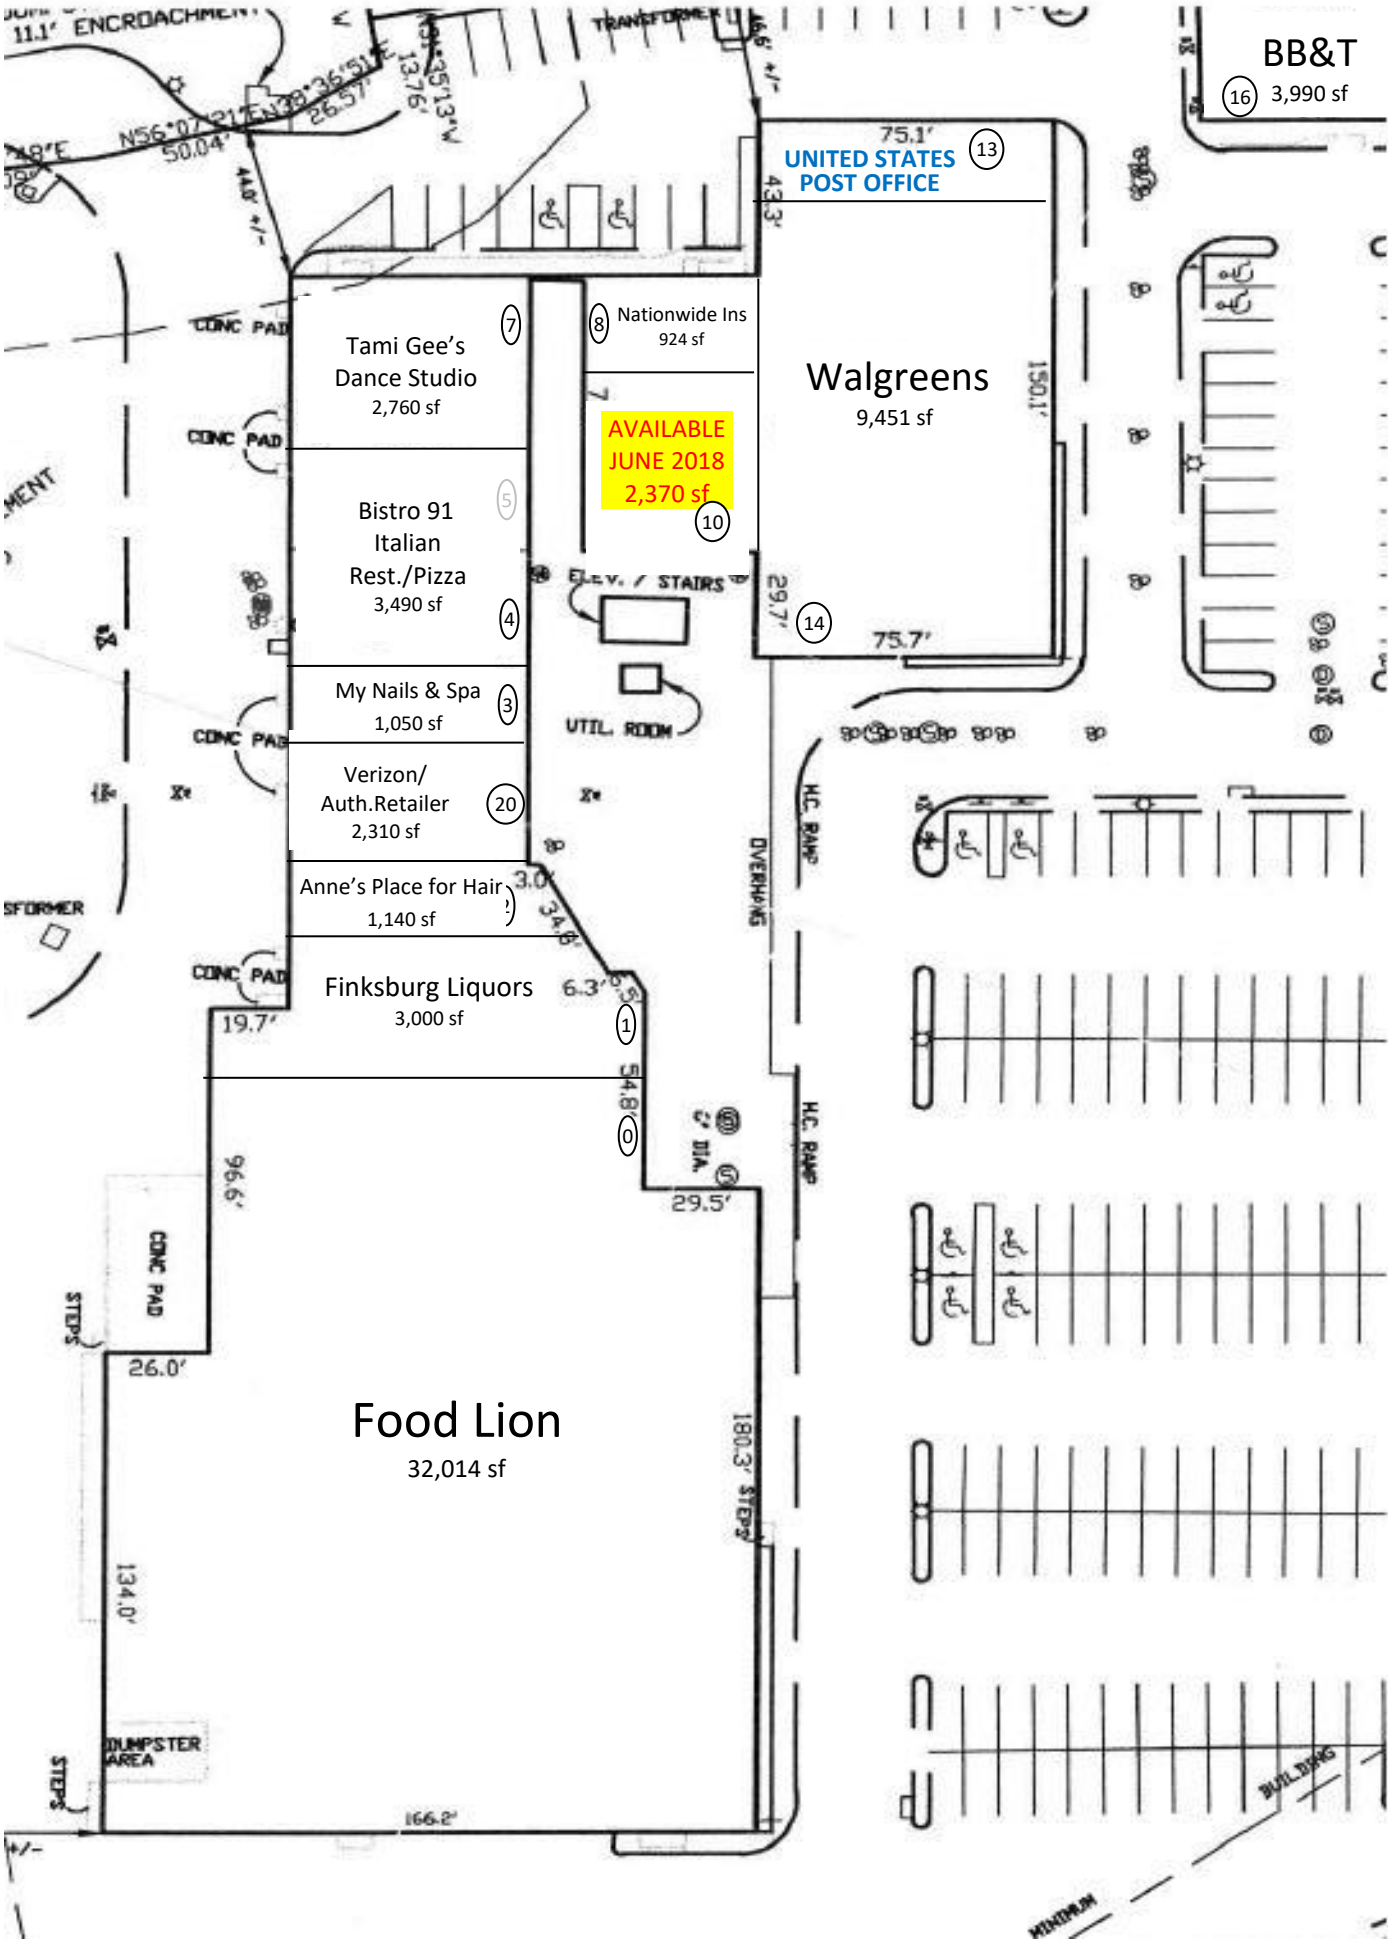

This is our FIRST FLOOR RETAIL Available Space
 We also have office space available on the second floor – See additional floor plans

BB&T
 (16) 3,990 sf

UNITED STATES
 POST OFFICE (13)

Walgreens
 9,451 sf

AVAILABLE
 JUNE 2018
 2,370 sf (10)

Nationwide Ins
 924 sf (8)

Tami Gee's
 Dance Studio
 2,760 sf (7)

Bistro 91
 Italian
 Rest./Pizza
 3,490 sf (5)

My Nails & Spa
 1,050 sf (3)

Verizon/
 Auth. Retailer
 2,310 sf (20)

Anne's Place for Hair
 1,140 sf

Finksburg Liquors
 3,000 sf (1)

Food Lion
 32,014 sf (0)

WINDMILL BUILDING