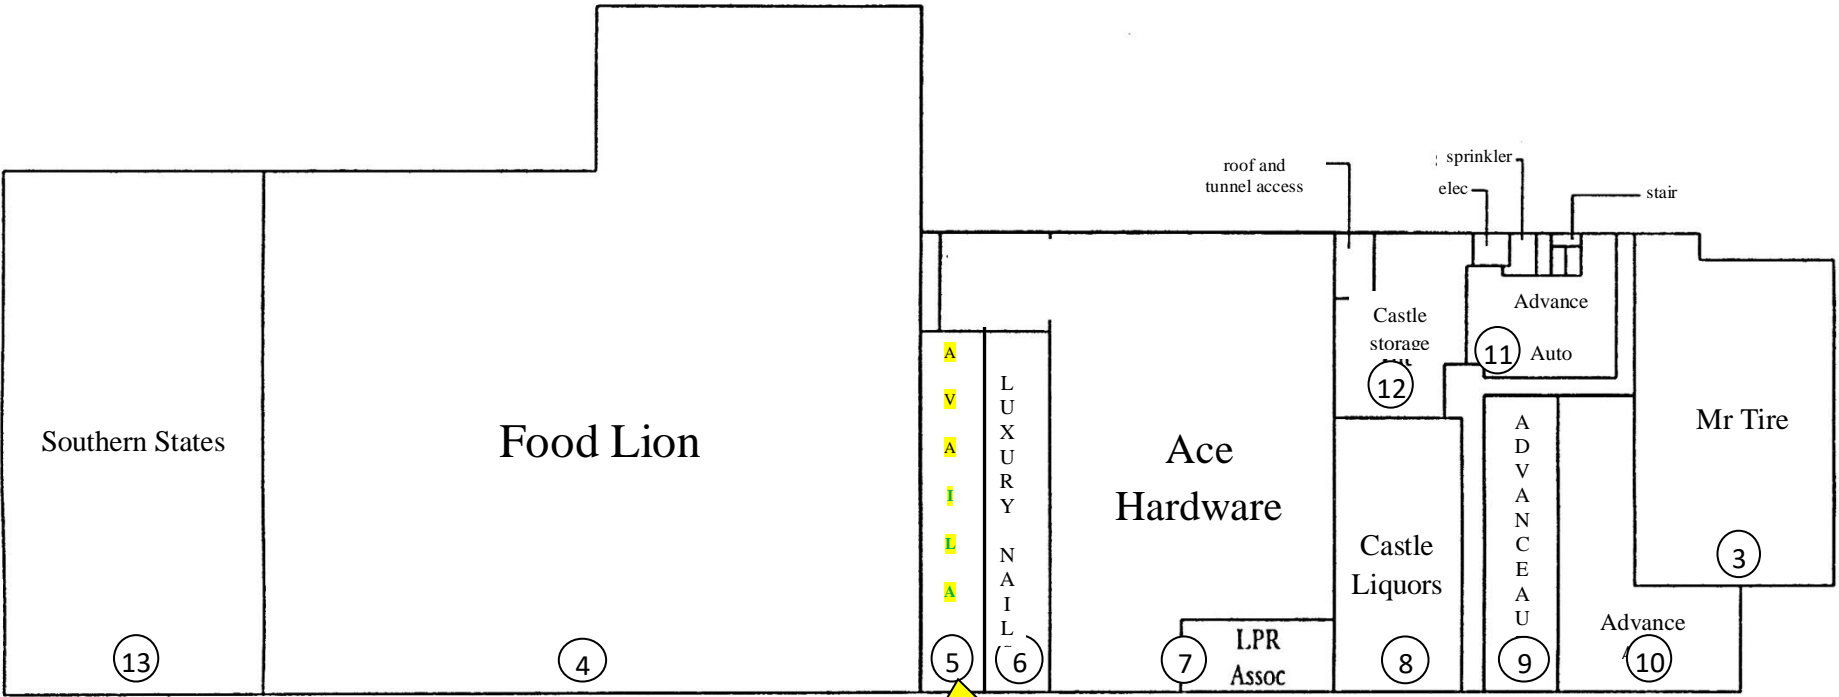

Ace Hardware (15)

(14)  
Jimmie Cone

ATM

FOOD LION SHOPPING CENTER. MT. AIRY. MARYLAND  
TENANT KEY