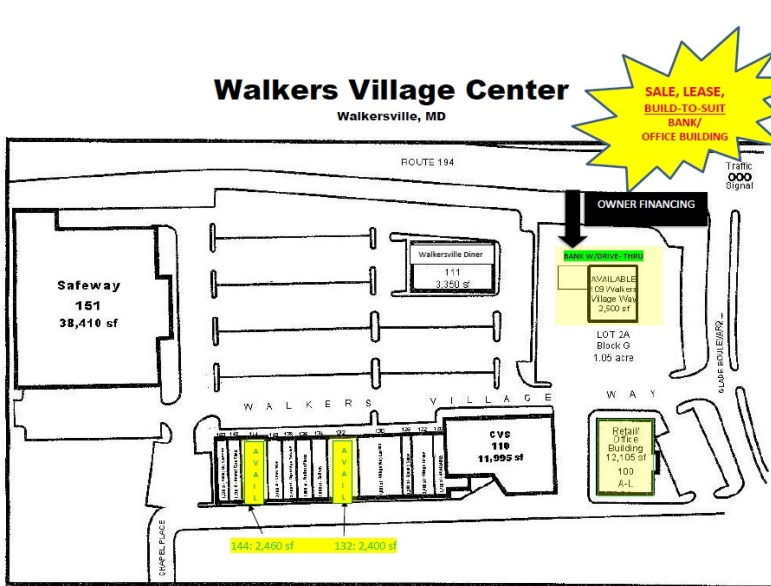

COMMERCIAL PADS for SALE, LEASE, OWNER FINANCING

IN LINE RETAIL-OFFICE SPACE AVAIL (1,200– 2,400S.F.)

WALKERS VILLAGE SHOPPING CENTER

WALKERSVILLE, MD

For More Information or to Arrange a Tour Please Contact: