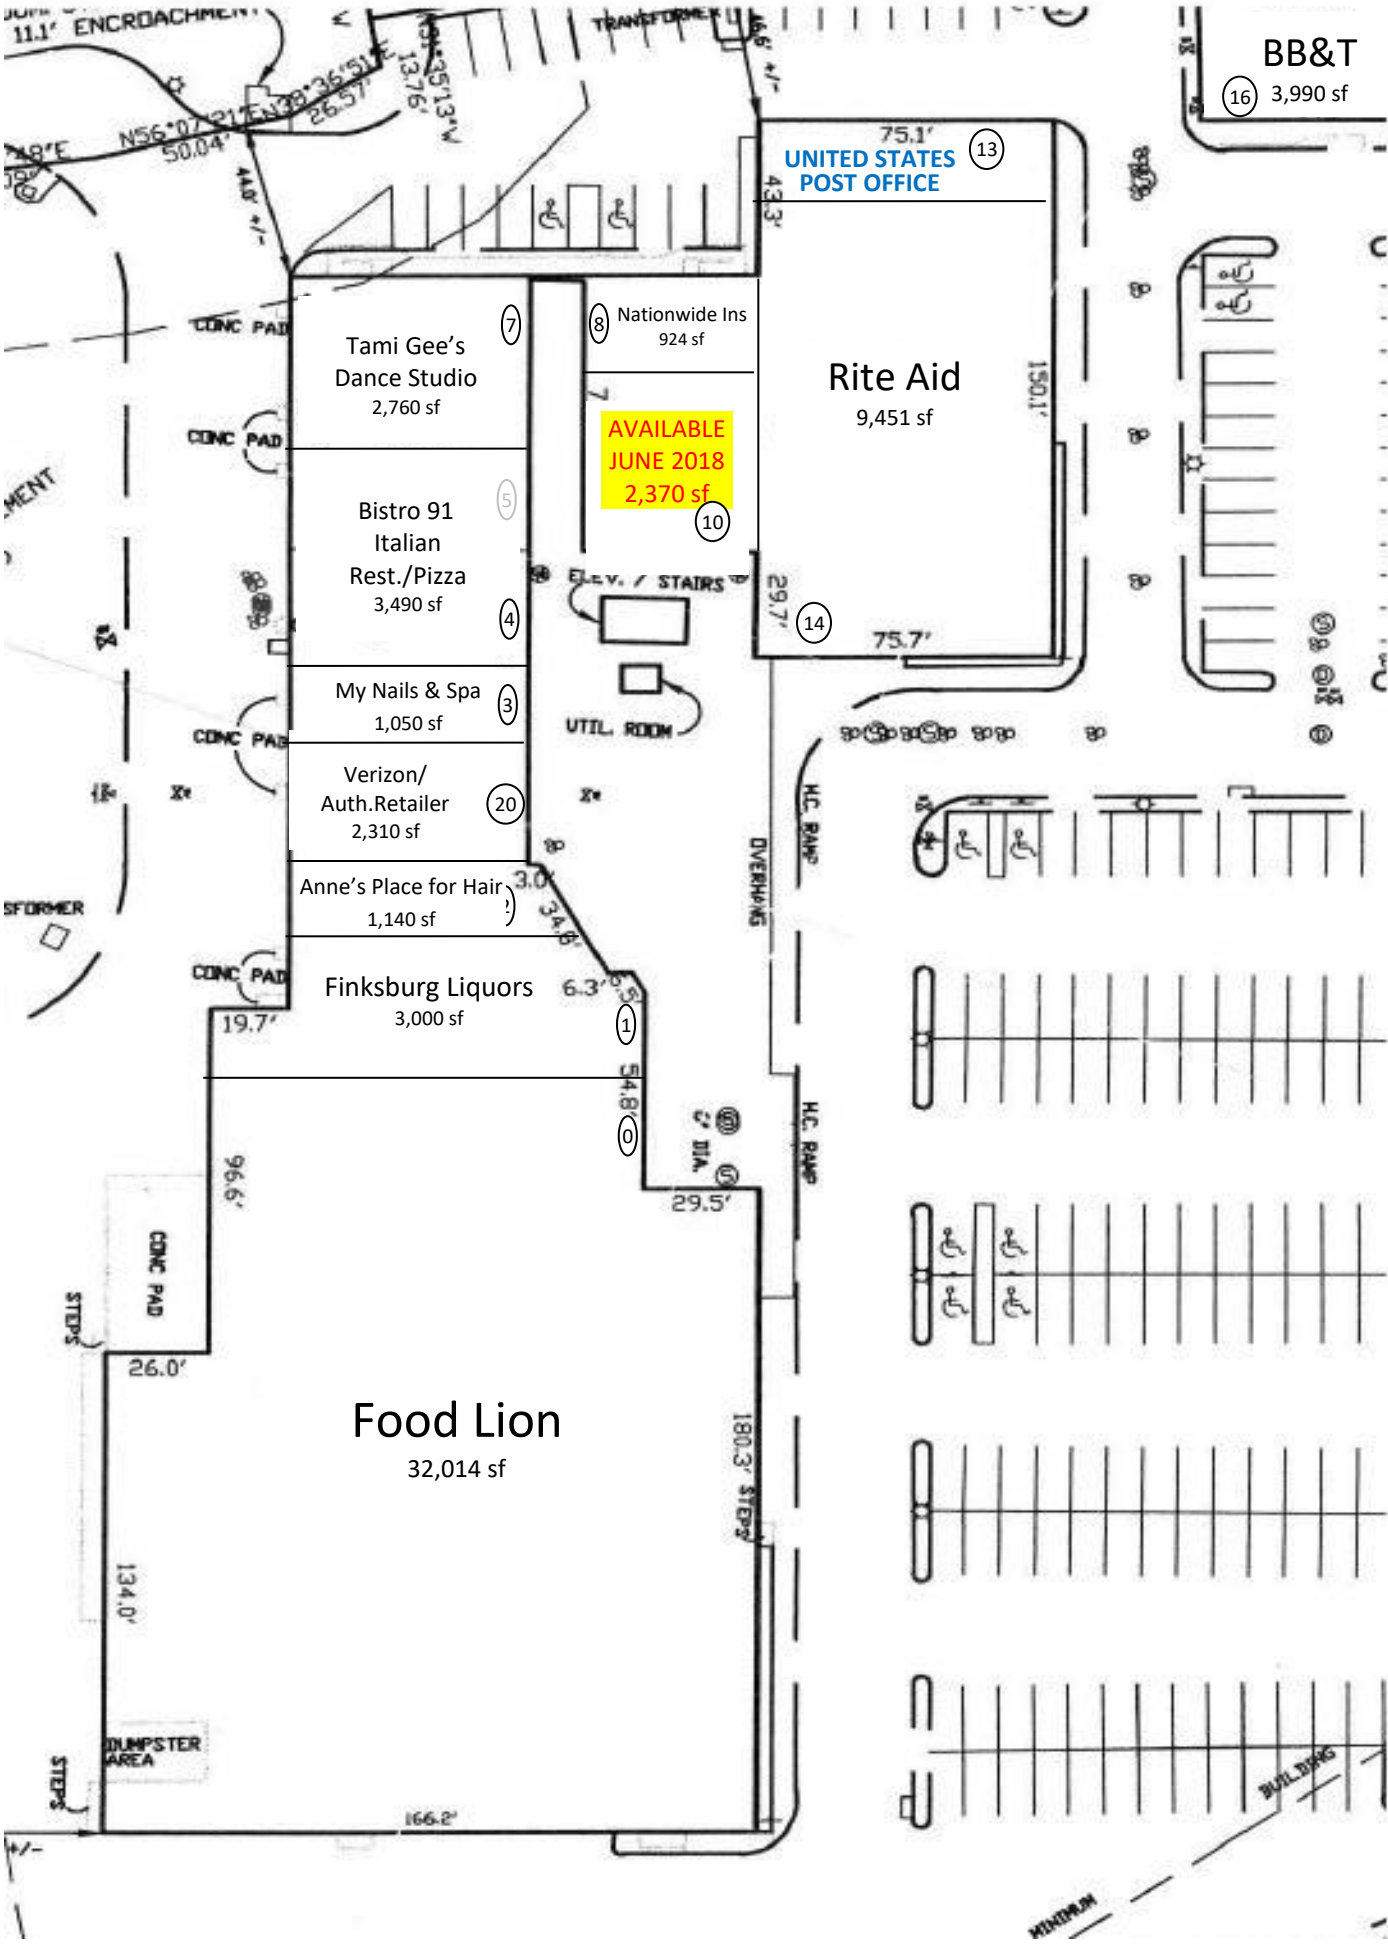

**This is our FIRST FLOOR RETAIL Available Space**  
 We also have office space available on the second floor – See additional floor plans

**Food Lion**  
 32,014 sf

**Rite Aid**  
 9,451 sf

**UNITED STATES POST OFFICE** (13)

**BB&T**  
 (16) 3,990 sf

Tami Gee's Dance Studio  
 2,760 sf (7)

Nationwide Ins  
 924 sf (8)

Bistro 91 Italian Rest./Pizza  
 3,490 sf (5)

**AVAILABLE JUNE 2018**  
**2,370 sf** (10)

My Nails & Spa  
 1,050 sf (3)

Verizon/ Auth. Retailer  
 2,310 sf (20)

Anne's Place for Hair  
 1,140 sf

Finksburg Liquors  
 3,000 sf

(1) (0)

CONC PAD

26.0'

134.0'

DUMPSTER AREA