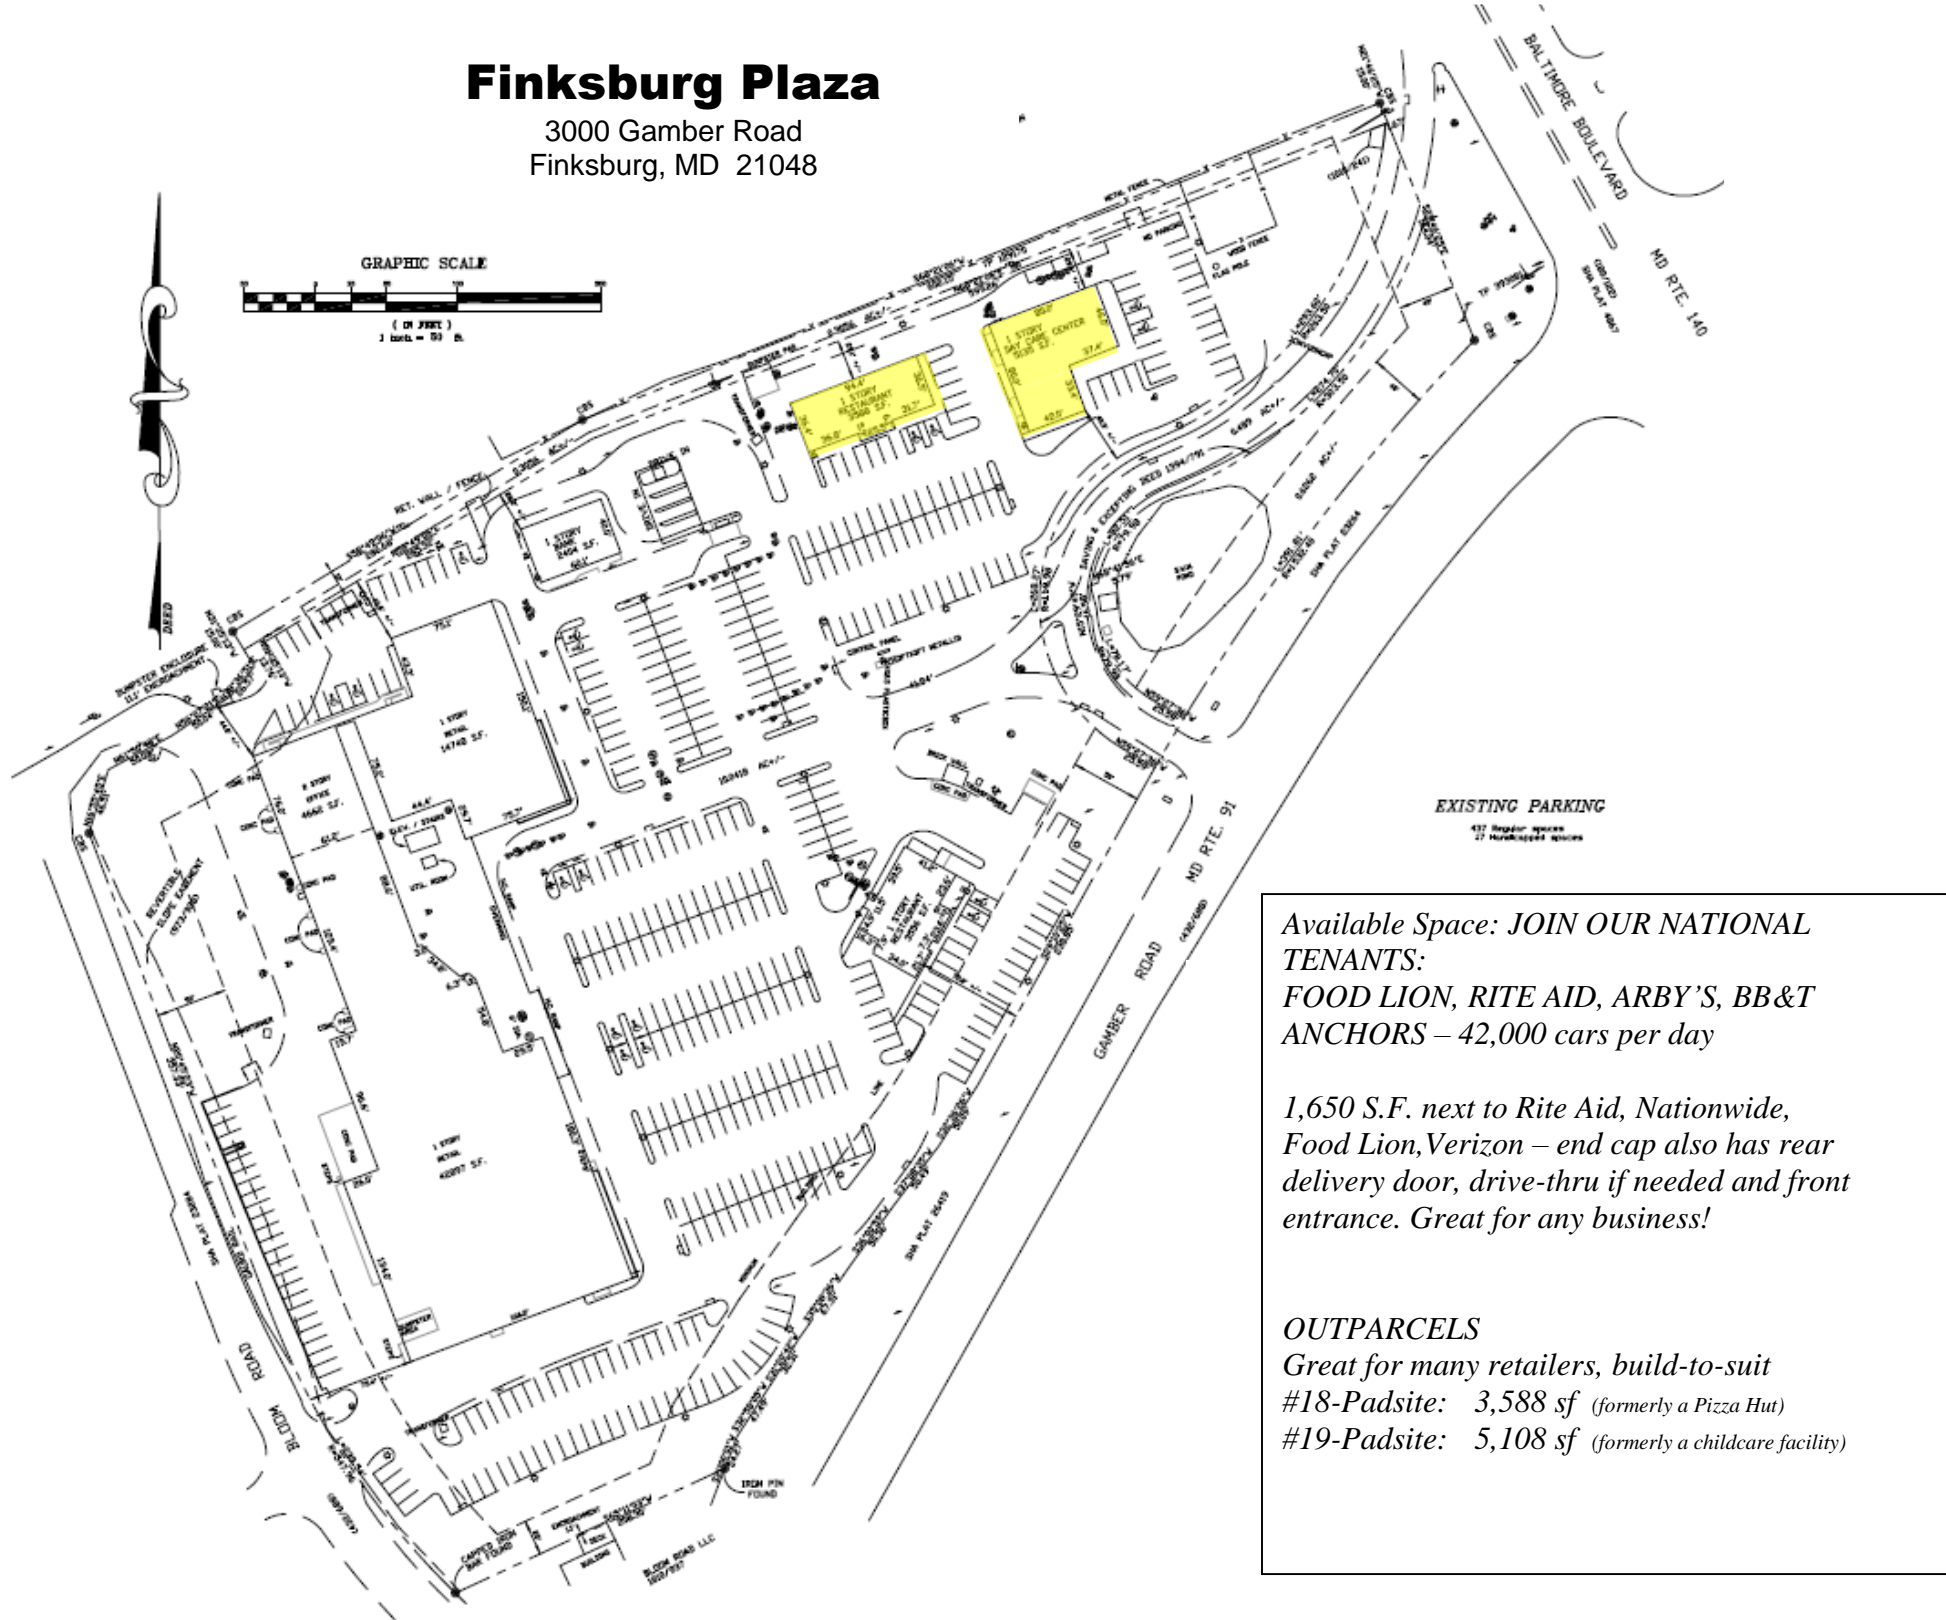

# Finksburg Plaza

3000 Gamber Road  
Finksburg, MD 21048

*Available Space: JOIN OUR NATIONAL TENANTS:  
FOOD LION, RITE AID, ARBY'S, BB&T ANCHORS – 42,000 cars per day*

*1,650 S.F. next to Rite Aid, Nationwide, Food Lion, Verizon – end cap also has rear delivery door, drive-thru if needed and front entrance. Great for any business!*

### **OUTPARCELS**

*Great for many retailers, build-to-suit*

*#18-Padsite: 3,588 sf (formerly a Pizza Hut)*

*#19-Padsite: 5,108 sf (formerly a childcare facility)*